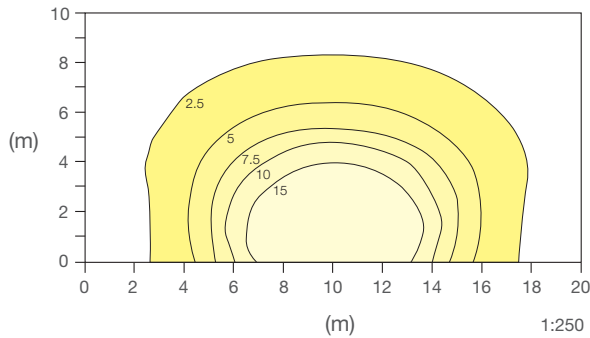

Dimensions

Photometric Data & Isoline Diagrams

70W SON

ULOR: 25.7%
DLOR: 50.0%
LOR: 75.7%

Floor Isolux
GLR1705
Mounting Height = 3m

26W CFL

ULOR: 19.3%
DLOR: 47.2%
LOR: 66.5%

Floor Isolux
GLR126Z
Mounting Height = 3m

42W CFL

ULOR: 19.5%
DLOR: 47.7%
LOR: 67.2%

Floor Isolux
GLR142Z
Mounting Height = 3m

Luminaire Spacings at Mid Point LUX Level

Lamp	5 Lux	10 Lux	15 Lux	20 Lux
70W SON	15.0m	11.0m	9.5m	8.0m
70W MBI	12.5m	9.0m	8.0m	7.0m
26W CFL	10.0m	6.0m	4.5m	2.0m
42W CFL	13.0m	9.5m	7.5m	6.0m