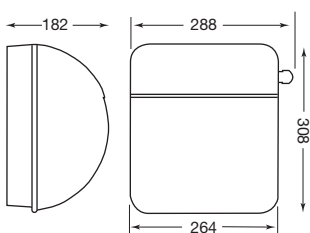

Gladiator Wallpack brings the rare mix of functionality and aesthetics together in this good looking, yet well specified, luminaire. The heavy duty Aluminium base casting has the facility of either side conduit or BESA entry and also accommodates the photocell where automatic dawn to dusk operation is required. Gladiators curved profile diffuser is manufactured from vandal resistant Polycarbonate and has a sleek appearance when compared to traditional outdoor bulkheads. The diffuser fully hinges aiding installation and maintenance and a stainless steel six point fastening system ensures that its IP65 rating is maintained at all times. 70w SON and MBI lamp types are complemented by 26w and 42w low energy compact fluorescent versions which are also available with integral 3 hour maintained emergency facility. Ideal for building entrances and perimeter walkways, the 26w emergency model at a 3m mounting height provides a 1 Lux average in emergency mode whilst still allowing 6m spacing between luminaires.

Dimensions

Photometric Data & Isoline Diagrams

70W SON

ULOR: 25.7%
DLOR: 50.0%
LOR: 75.7%

Floor Isolux
GLR1705
Mounting Height = 3m

26W CFL

ULOR: 19.3%
DLOR: 47.2%
LOR: 66.5%

Floor Isolux
GLR126Z
Mounting Height = 3m