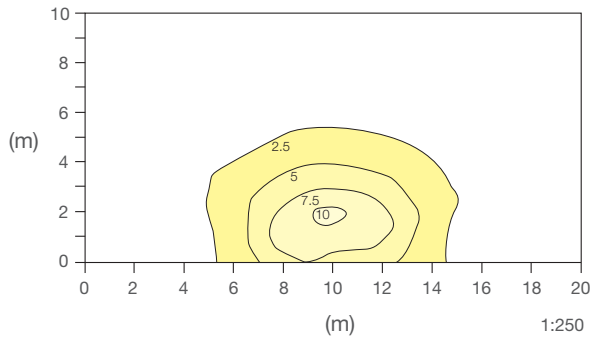

Dimensions

Photometric Data & Isoline Diagrams

70W SON

ULOR: 25.7%
DLOR: 50.0%
LOR: 75.7%

Floor Isolux
GLR1705
Mounting Height = 3m

26W CFL

ULOR: 19.3%
DLOR: 47.2%
LOR: 66.5%

Floor Isolux
GLR126Z
Mounting Height = 3m

42W CFL

ULOR: 19.5%
DLOR: 47.7%
LOR: 67.2%

Floor Isolux
GLR142Z
Mounting Height = 3m

Luminaire Spacings at Mid Point LUX Level

Lamp	5 Lux	10 Lux	15 Lux	20 Lux
70W SON	15.0m	11.0m	9.5m	8.0m
70W MBI	12.5m	9.0m	8.0m	7.0m
26W CFL	10.0m	6.0m	4.5m	2.0m
42W CFL	13.0m	9.5m	7.5m	6.0m