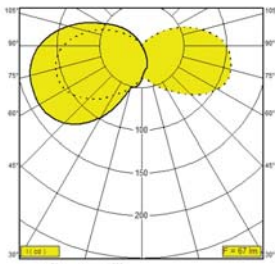

Dimensions

Photometric Data & Isoline Diagrams

70W SON

ULOR: 25.7%
DLOR: 50.0%
LOR: 75.7%

Floor Isolux
GLR1705
Mounting Height = 3m

26W CFL

ULOR: 19.3%
DLOR: 47.2%
LOR: 66.5%

Floor Isolux
GLR126Z
Mounting Height = 3m