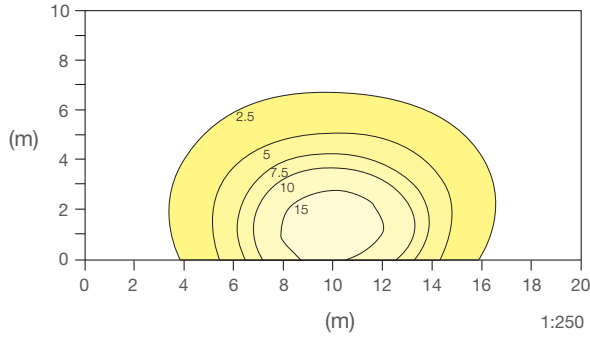

Dimensions

Photometric Data & Isoline Diagrams

70W SON

ULOR: 25.7%
DLOR: 50.0%
LOR: 75.7%

Floor Isolux
GLR1705
Mounting Height = 3m

26W CFL

ULOR: 19.3%
DLOR: 47.2%
LOR: 66.5%

Floor Isolux
GLR126Z
Mounting Height = 3m

42W CFL

ULOR: 19.5%
DLOR: 47.7%
LOR: 67.2%

Floor Isolux
GLR142Z
Mounting Height = 3m

Luminaire Spacings at Mid Point LUX Level

Lamp	5 Lux	10 Lux	15 Lux	20 Lux
70W SON	15.0m	11.0m	9.5m	8.0m
70W MBI	12.5m	9.0m	8.0m	7.0m
26W CFL	10.0m	6.0m	4.5m	2.0m
42W CFL	13.0m	9.5m	7.5m	6.0m