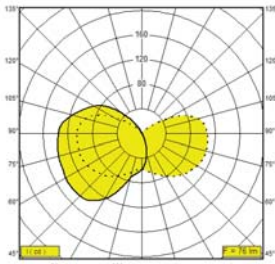

Catalogue Numbers

Lamp	Rating	Description	Cat No	Weight (Kg)
70w	SON E	Gladiator Wallpack 70w SON	GLR70S	2.90
70w	SON E	Gladiator Wallpack 70w SON & P/cell	GLR70SPC	2.94
70w	MBI T	Gladiator Wallpack 70w MBI	GLR70MH	3.04
70w	MBI T	Gladiator Wallpack 70w MBI & P/cell	GLR70MHPC	3.08
26w	4 pin CFL	Gladiator Wallpack 26w CFL	GLR126Z	2.21
26w	4 pin CFL	Gladiator Wallpack 26w CFL & P/cell	GLR126ZPC	2.25
26w	4 pin CFL	Gladiator Wallpack 26w CFL Emergency	EBGLR126Z	3.38
26w	4 pin CFL	Gladiator Wallpack 26w CFL Emergency & P/cell	EBGLR126ZPC	3.42
42w	4 pin CFL	Gladiator Wallpack 42w CFL	GLR142Z	2.21
42w	4 pin CFL	Gladiator Wallpack 42w CFL & P/cell	GLR142ZPC	2.25
42w	4 pin CFL	Gladiator Wallpack 42w CFL Emergency	EBGLR142Z	3.38
42w	4 pin CFL	Gladiator Wallpack 42w CFL Emergency & P/cell	EBGLR142ZPC	3.42

Dimensions

Photometric Data & Isoline Diagrams

70W SON

ULOR: 25.7%
DLOR: 50.0%
LOR: 75.7%

Floor Isolux
GLR1705
Mounting Height = 3m

26W CFL

ULOR: 19.3%
DLOR: 47.2%
LOR: 66.5%

Floor Isolux
GLR126Z
Mounting Height = 3m