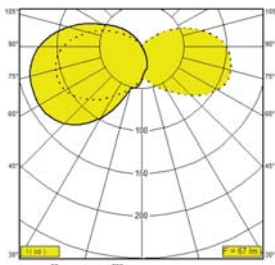

42W CFL

ULOR: 19.5%
DLOR: 47.7%
LOR: 67.2%